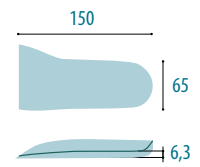

tallonette uomo heelcup men

Tallonette in P.U. da uomo
Men's heelcups in P.U.

HW 02

size 39/40 **41/42** 43/44 45/46

HW 04

size 7½ **9½** 12½

HW 08

size 1 2 3

HW 15

size 38 41 42 43 44 45

HW 16

size 1 2 3

HW 22

size **41** 43 46

HW 25

size 39/41 **42/43** 44/46

HW 28

size 40 **42** 44 46

HW 30

size 39/40 **41/42** 43/44 45/47

HW 31

size 1 2

HW 32

size 41/42

X 908

size 39/40 41/42 43/44 45/46