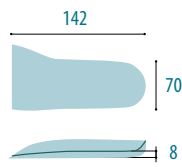

tallonette uomo heelcup men

Tallonette in P.U. da uomo
Men's heelcups in P.U.

HW 02

size 39/40 **41/42** 43/44 45/46

HW 04

size 7½ **9½** 12½

HW 08

size 1 2 3

HW 15

size 38 41 42 43 44 45

HW 16

size 1 2 3

HW 22

size **41** 43 46

HW 25

size 39/41 **42/43** 44/46

HW 28

size 40 **42** 44 46

HW 30

size 39/40 **41/42** 43/44 45/47

HW 31

size 1 2

HW 32

size 41/42

X 908

size 39/40 41/42 43/44 45/46