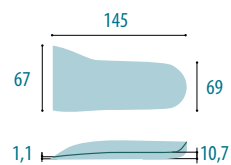

tallonette uomo heelcup men

Tallonette in P.U. da uomo
Men's heelcups in P.U.

HW 02

size 39/40 **41/42** 43/44 45/46

HW 04

size 7½ **9½** 12½

HW 08

size 1 2 3

HW 15

size 38 41 42 43 44 45

HW 16

size 1 2 3

HW 22

size **41** 43 46

HW 25

size 39/41 **42/43** 44/46

HW 28

size 40 **42** 44 46

HW 30

size 39/40 **41/42** 43/44 45/47

HW 31

size 1 2

HW 32

size 41/42

X 908

size 39/40 41/42 43/44 45/46