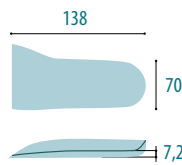

tallonette uomo heelcup men

Tallonette in P.U. da uomo
Men's heelcups in P.U.

HW 02

size 39/40 **41/42** 43/44 45/46

HW 04

size 7½ **9½** 12½

HW 08

size 1 2 3

HW 15

size 38 41 42 43 44 45

HW 16

size 1 2 3

HW 22

size **41** 43 46

HW 25

size 39/41 **42/43** 44/46

HW 28

size 40 **42** 44 46

HW 30

size 39/40 **41/42** 43/44 45/47

HW 31

size 1 2

HW 32

size 41/42

X 908

size 39/40 41/42 43/44 45/46