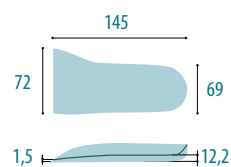

tallonette uomo heelcup men

Tallonette in P.U. da uomo
Men's heelcups in P.U.

HW 02

size 39/40 **41/42** 43/44 45/46

HW 04

size 7½ **9½** 12½

HW 08

size 1 2 3

HW 15

size 38 41 42 43 44 45

HW 16

size 1 2 3

HW 22

size **41** 43 46

HW 25

size 39/41 **42/43** 44/46

HW 28

size 40 **42** 44 46

HW 30

size 39/40 **41/42** 43/44 45/47

HW 31

size 1 2

HW 32

size 41/42

X 908

size 39/40 41/42 43/44 45/46