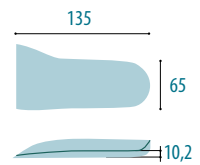

tallonette uomo heelcup men

Tallonette in P.U. da uomo
Men's heelcups in P.U.

HW 02

size 39/40 **41/42** 43/44 45/46

HW 04

size 7½ **9½** 12½

HW 08

size 1 2 3

HW 15

size 38 41 42 43 44 45

HW 16

size 1 2 3

HW 22

size **41** 43 46

HW 25

size 39/41 **42/43** 44/46

HW 28

size 40 **42** 44 46

HW 30

size 39/40 **41/42** 43/44 45/47

HW 31

size 1 2

HW 32

size 41/42

X 908

size 39/40 41/42 43/44 45/46