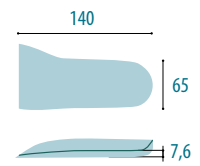

tallonette uomo heelcup men

Tallonette in P.U. da uomo
Men's heelcups in P.U.

HW 02

size 39/40 **41/42** 43/44 45/46

HW 04

size 7½ **9½** 12½

HW 08

size 1 2 3

HW 15

size 38 41 42 43 44 45

HW 16

size 1 2 3

HW 22

size **41** 43 46

HW 25

size 39/41 **42/43** 44/46

HW 28

size 40 **42** 44 46

HW 30

size 39/40 **41/42** 43/44 45/47

HW 31

size 1 2

HW 32

size 41/42

X 908

size 39/40 41/42 43/44 45/46