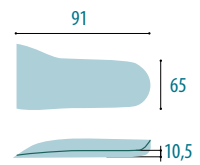

tallonette uomo heelcup men

Tallonette in P.U. da uomo
Men's heelcups in P.U.

HW 02

size 39/40 **41/42** 43/44 45/46

HW 04

size 7½ **9½** 12½

HW 08

size 1 2 3

HW 15

size 38 41 42 43 44 45

HW 16

size 1 2 3

HW 22

size **41** 43 46

HW 25

size 39/41 **42/43** 44/46

HW 28

size 40 **42** 44 46

HW 30

size 39/40 **41/42** 43/44 45/47

HW 31

size 1 2

HW 32

size 41/42

HW 33

size 1

HW 34

size 39/41 42/43 44/45

HW 37

size 1 2 3

HW 44

size 1