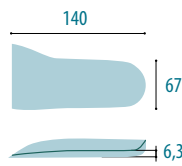

tallonette uomo heelcup men

Tallonette in P.U. da uomo
Men's heelcups in P.U.

HW 02

size 39/40 **41/42** 43/44 45/46

HW 04

size 7½ **9½** 12½

HW 08

size 1 2 3

HW 15

size 38 41 42 43 44 45

HW 16

size 1 2 3

HW 22

size **41** 43 46

HW 25

size 39/41 **42/43** 44/46

HW 28

size 40 **42** 44 46

HW 30

size 39/40 **41/42** 43/44 45/47

HW 31

size 1 2

HW 32

size 41/42

X 908

size 39/40 41/42 43/44 45/46